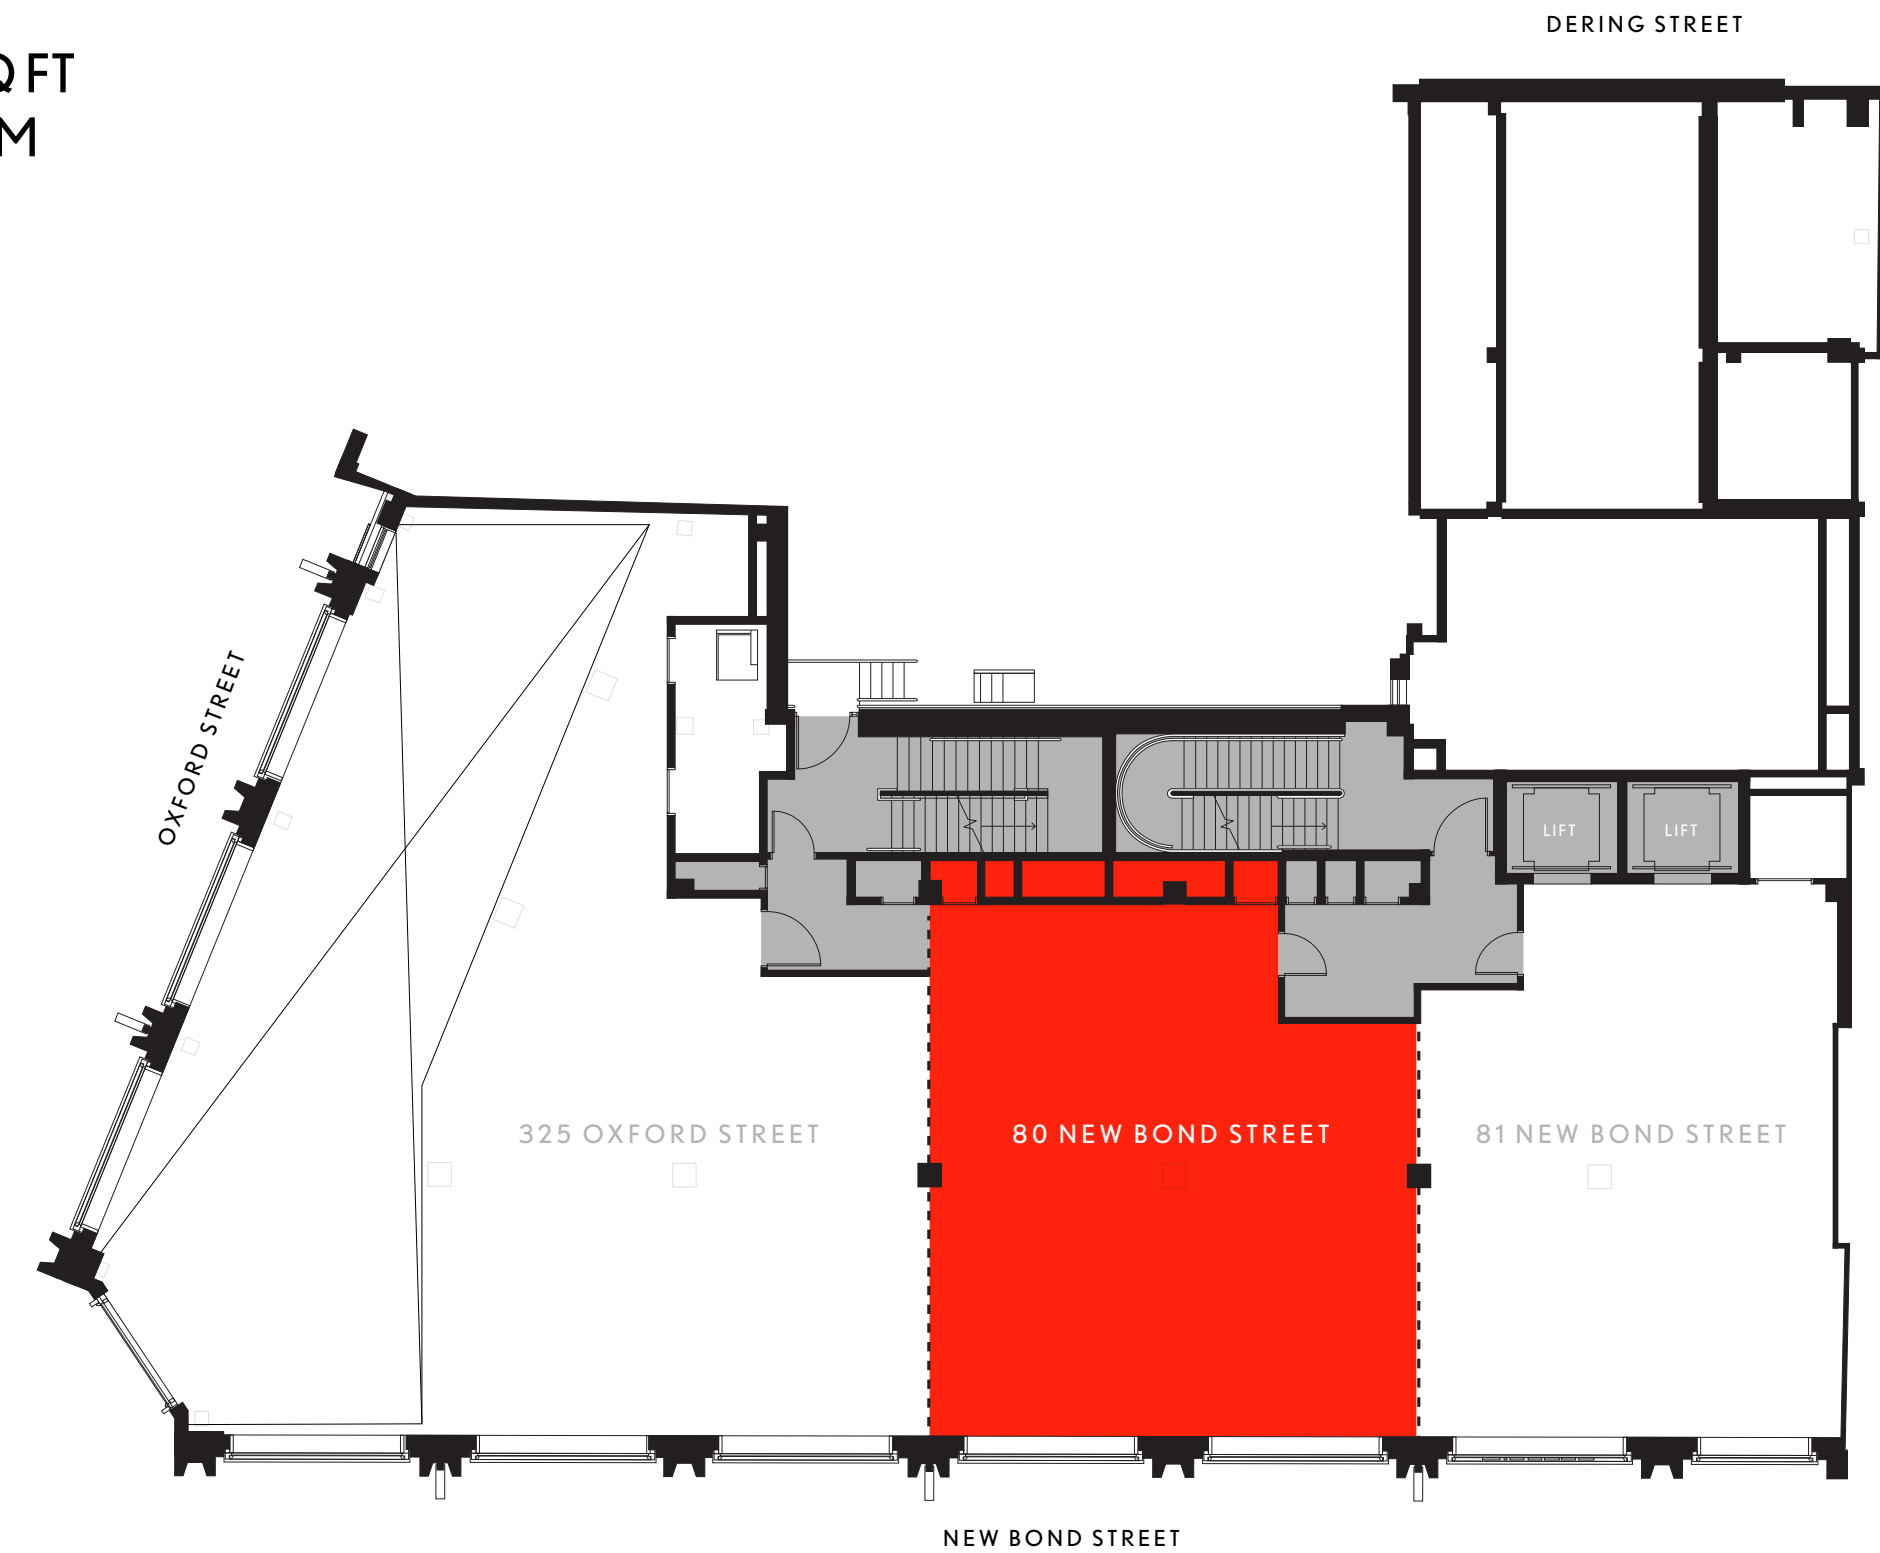

80 NEW BOND ST.

GF

1,324 SQ FT
123 SQ M

1F

1,314 SQ FT
122 SQ M

Typical floor to ceiling heights;
ground floor 3,660mm, first floor 3,275mm

TOTAL 2,638 SQ FT 245 SQ M