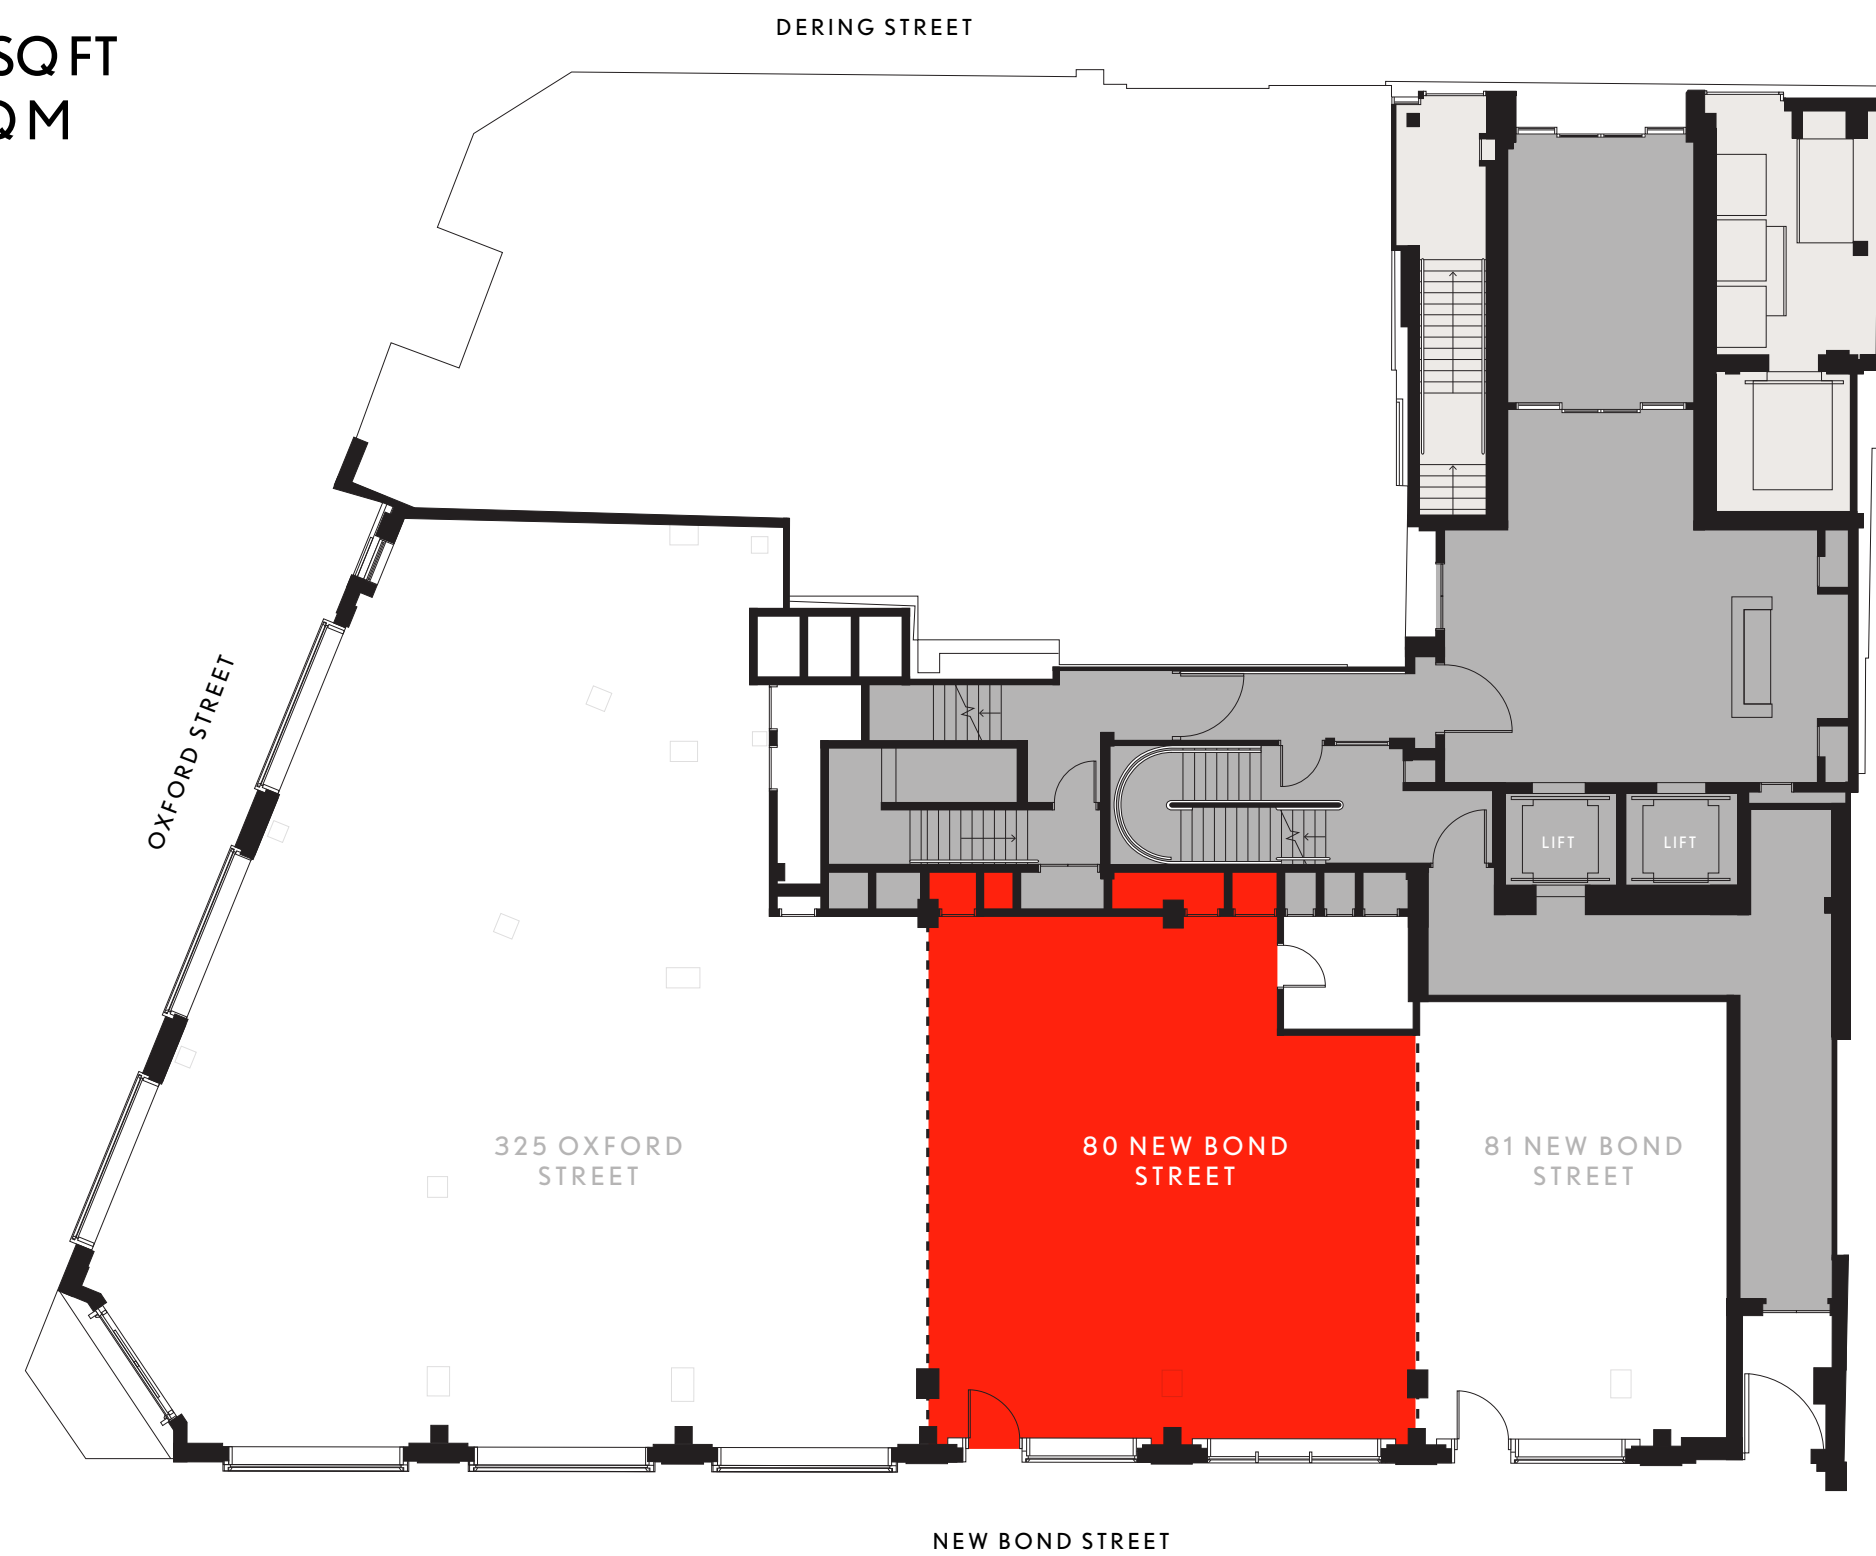

80 NEW BOND ST.

GF

1,324 SQ FT
123 SQ M

1F

1,314 SQ FT
122 SQ M

Typical floor to ceiling heights;
ground floor 3,660mm, first floor 3,275mm

TOTAL 2,638 SQ FT 245 SQ M