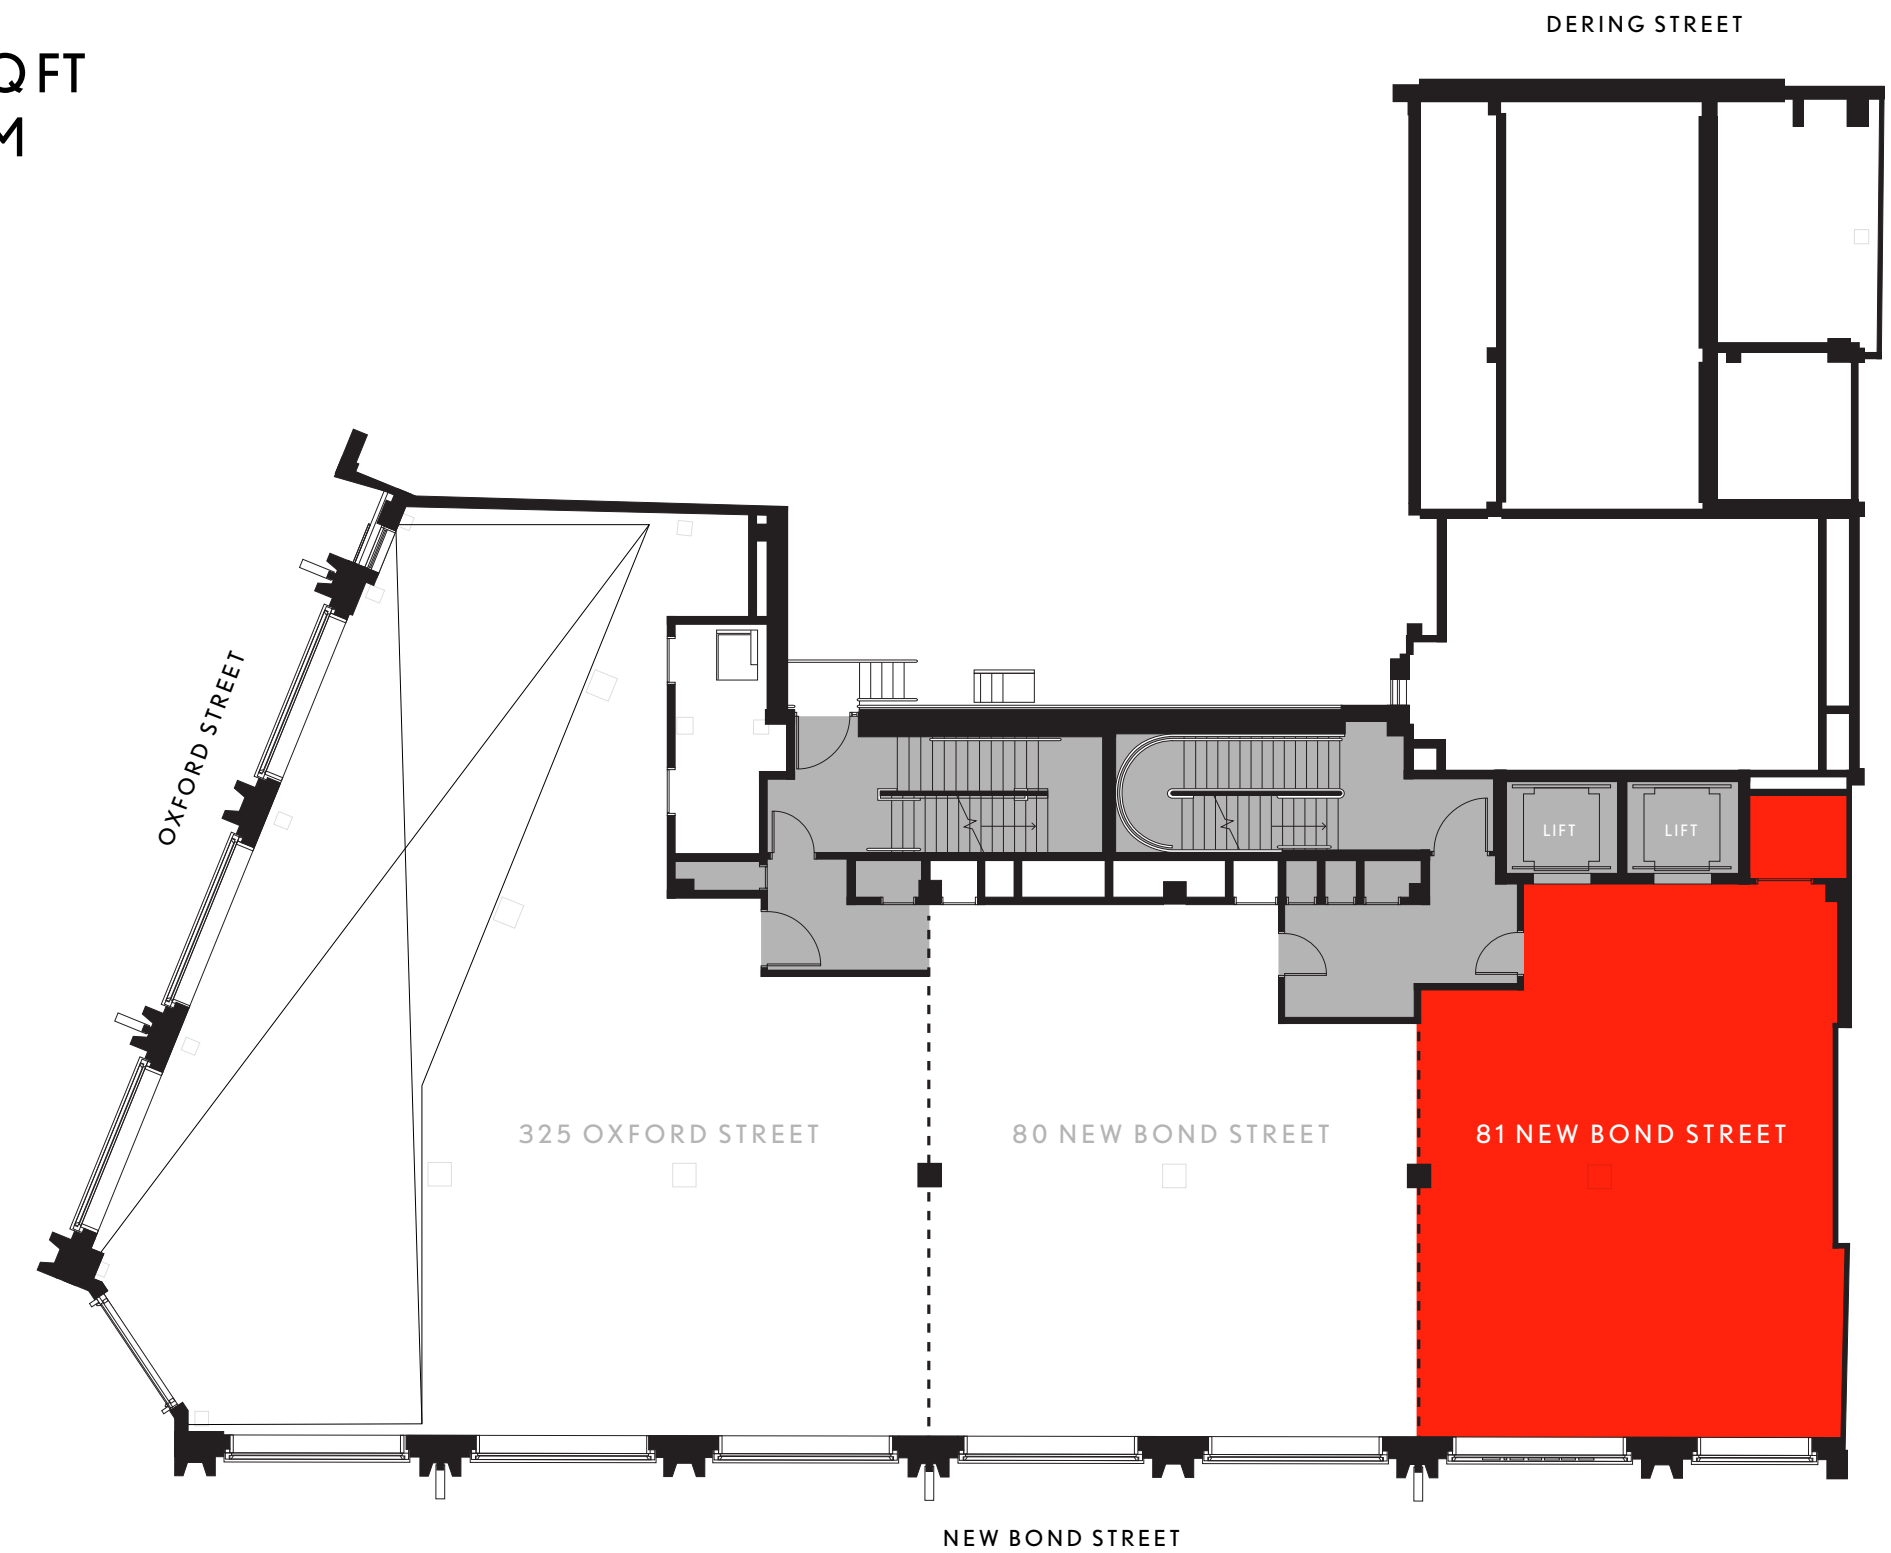

# 81 NEW BOND ST.

## GF

732 SQ FT  
68 SQ M

## 1F

1,206 SQ FT  
112 SQ M

Typical floor to ceiling heights;  
ground floor 3,660mm, first floor 3,275mm

TOTAL 1,938 SQ FT 180 SQ M