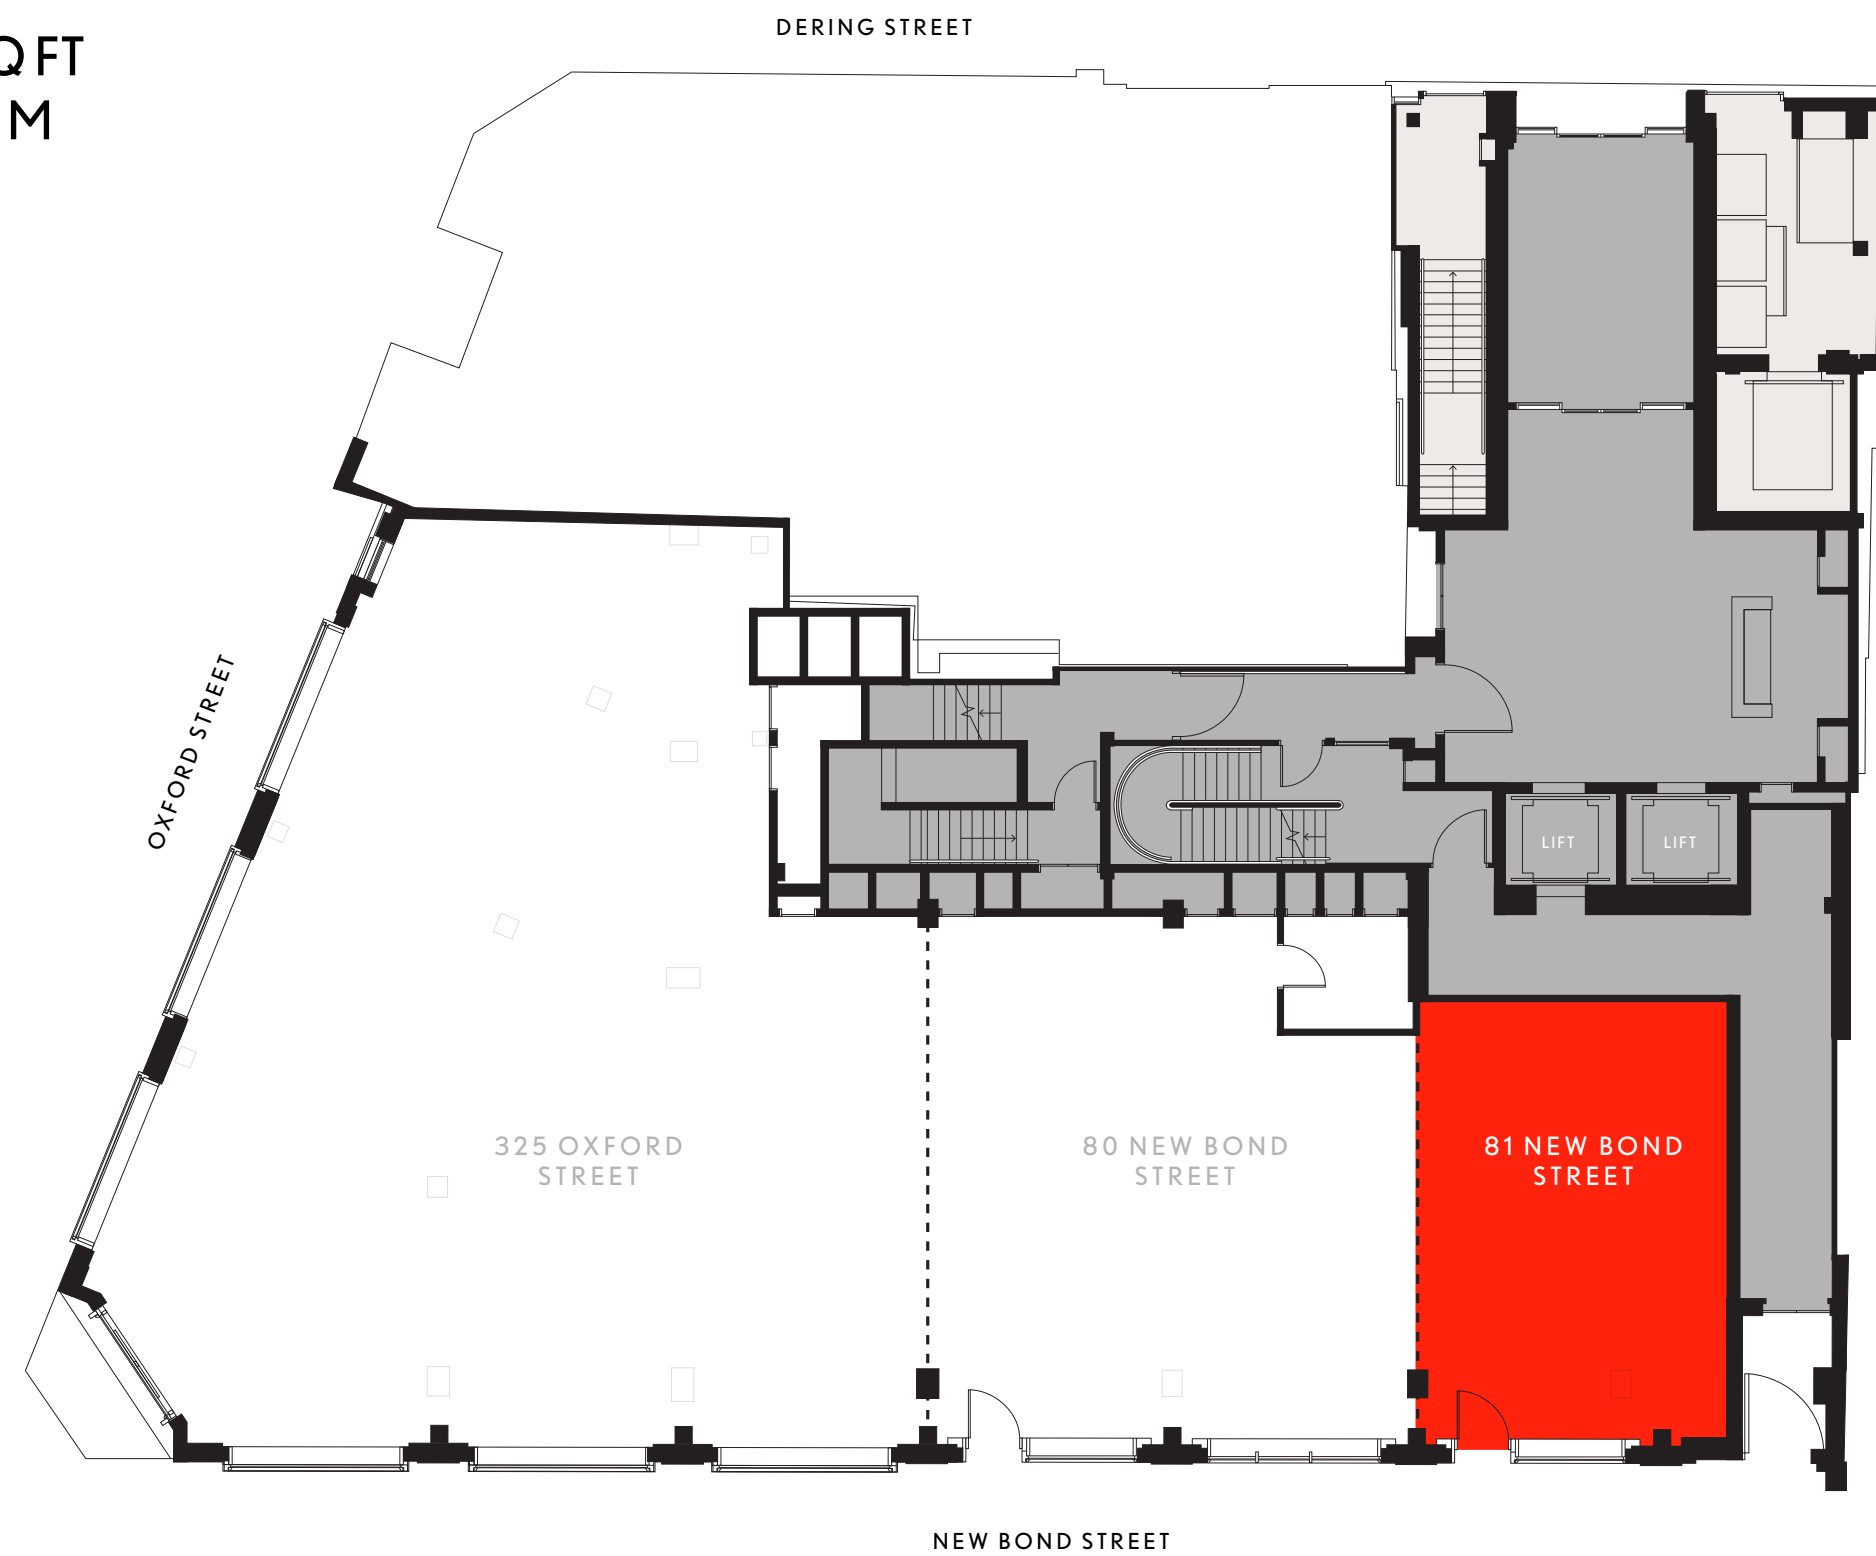

# 81 NEW BOND ST.

## GF

732 SQ FT  
68 SQ M

## 1F

1,206 SQ FT  
112 SQ M

Typical floor to ceiling heights;  
ground floor 3,660mm, first floor 3,275mm

TOTAL 1,938 SQ FT 180 SQ M